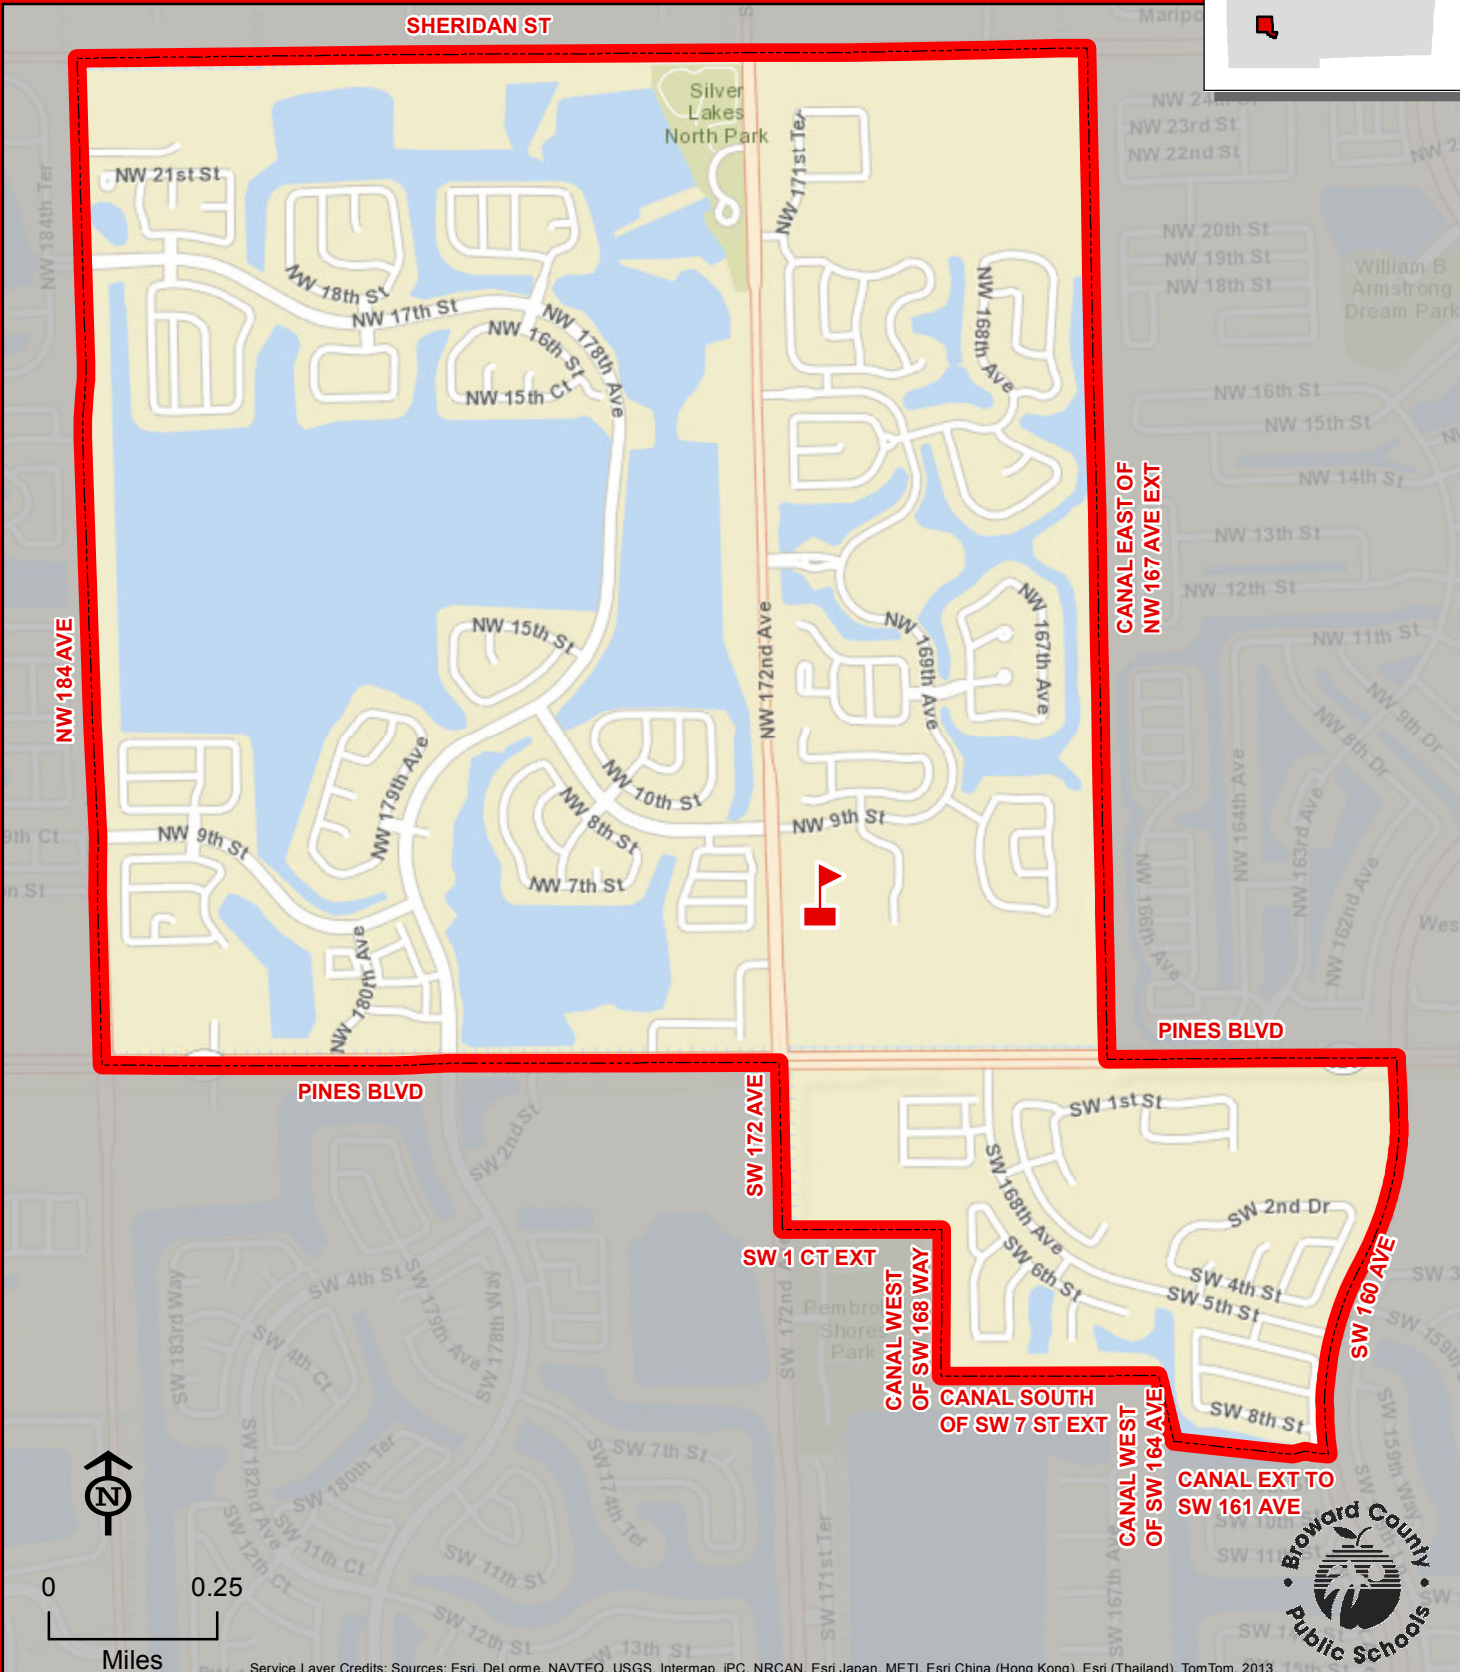

PANTHER RUN ELEMENTARY SCHOOL

801 NW 172 AVENUE
PEMBROKE PINES, FLORIDA 33029
754-323-6850

PANTHER RUN

THIS MAP IS FOR CONCEPTUAL PURPOSES ONLY AND SHOULD NOT BE USED FOR LEGAL BOUNDARY DETERMINATIONS